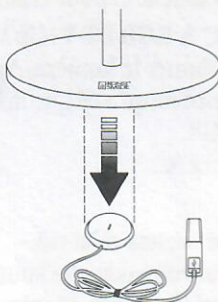

**KONST
SMIDE**

7824

1.

OPTION 1.

OPTION 2.

OPTION 3.

2.

4. ON/OFF

5. SWITCH RGB COLOURS:

3. CHARGING < 7,5 h

6. SWITCH WHITE COLOUR TEMPERATURE:
Lights OFF and touch > 4 s

7. DIMMER: 5-100%
Lights ON and touch > 1 s