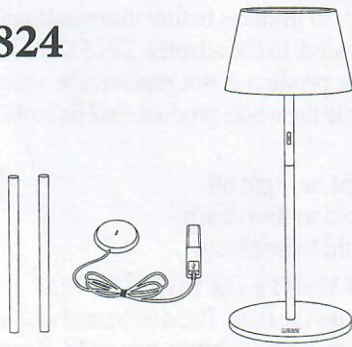

**KONST
SMIDE**

7824

1.

OPTION 1.

OPTION 2.

OPTION 3.

2.

4. ON/OFF

5. SWITCH RGB COLOURS:

3. CHARGING < 7,5 h

6. SWITCH WHITE COLOUR TEMPERATURE:
Lights OFF and touch > 4 s

7. DIMMER: 5-100%
Lights ON and touch > 1 s