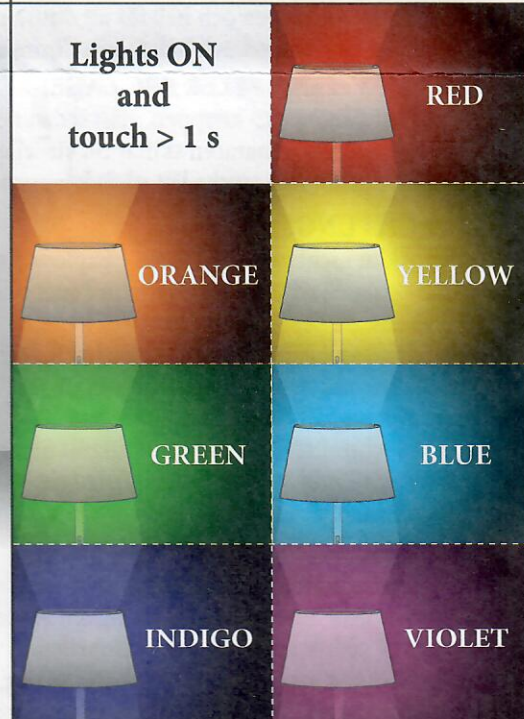

**KONST
SMIDE**

7824

1.

OPTION 1.

OPTION 2.

OPTION 3.

2.

4. ON/OFF

5. SWITCH RGB COLOURS:

3. CHARGING < 7,5 h

6. SWITCH WHITE COLOUR TEMPERATURE:
Lights OFF and touch > 4 s

7. DIMMER: 5-100%
Lights ON and touch > 1 s