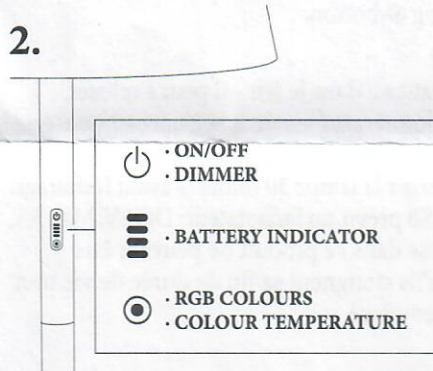

**KONST
SMIDE**

7824

1.

OPTION 1.

OPTION 2.

OPTION 3.

2.

4. ON/OFF

5. SWITCH RGB COLOURS:

3. CHARGING < 7,5 h

6. SWITCH WHITE COLOUR TEMPERATURE:
Lights OFF and touch > 4 s

7. DIMMER: 5-100%
Lights ON and touch > 1 s