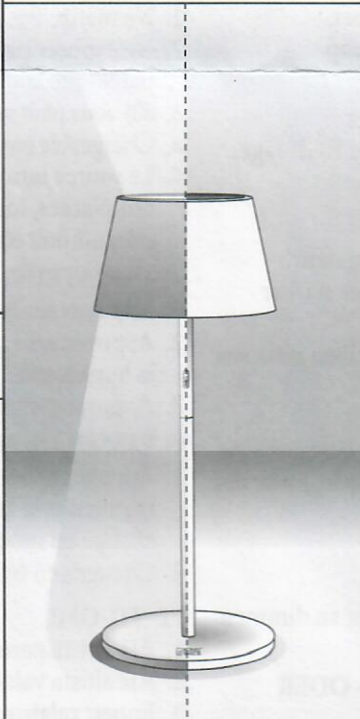

**KONST
SMIDE**

7824

1.

OPTION 1.

OPTION 2.

OPTION 3.

2.

4. ON/OFF

5. SWITCH RGB COLOURS:

3. CHARGING < 7,5 h

6. SWITCH WHITE COLOUR TEMPERATURE:
Lights OFF and touch > 4 s

7. DIMMER: 5-100%
Lights ON and touch > 1 s